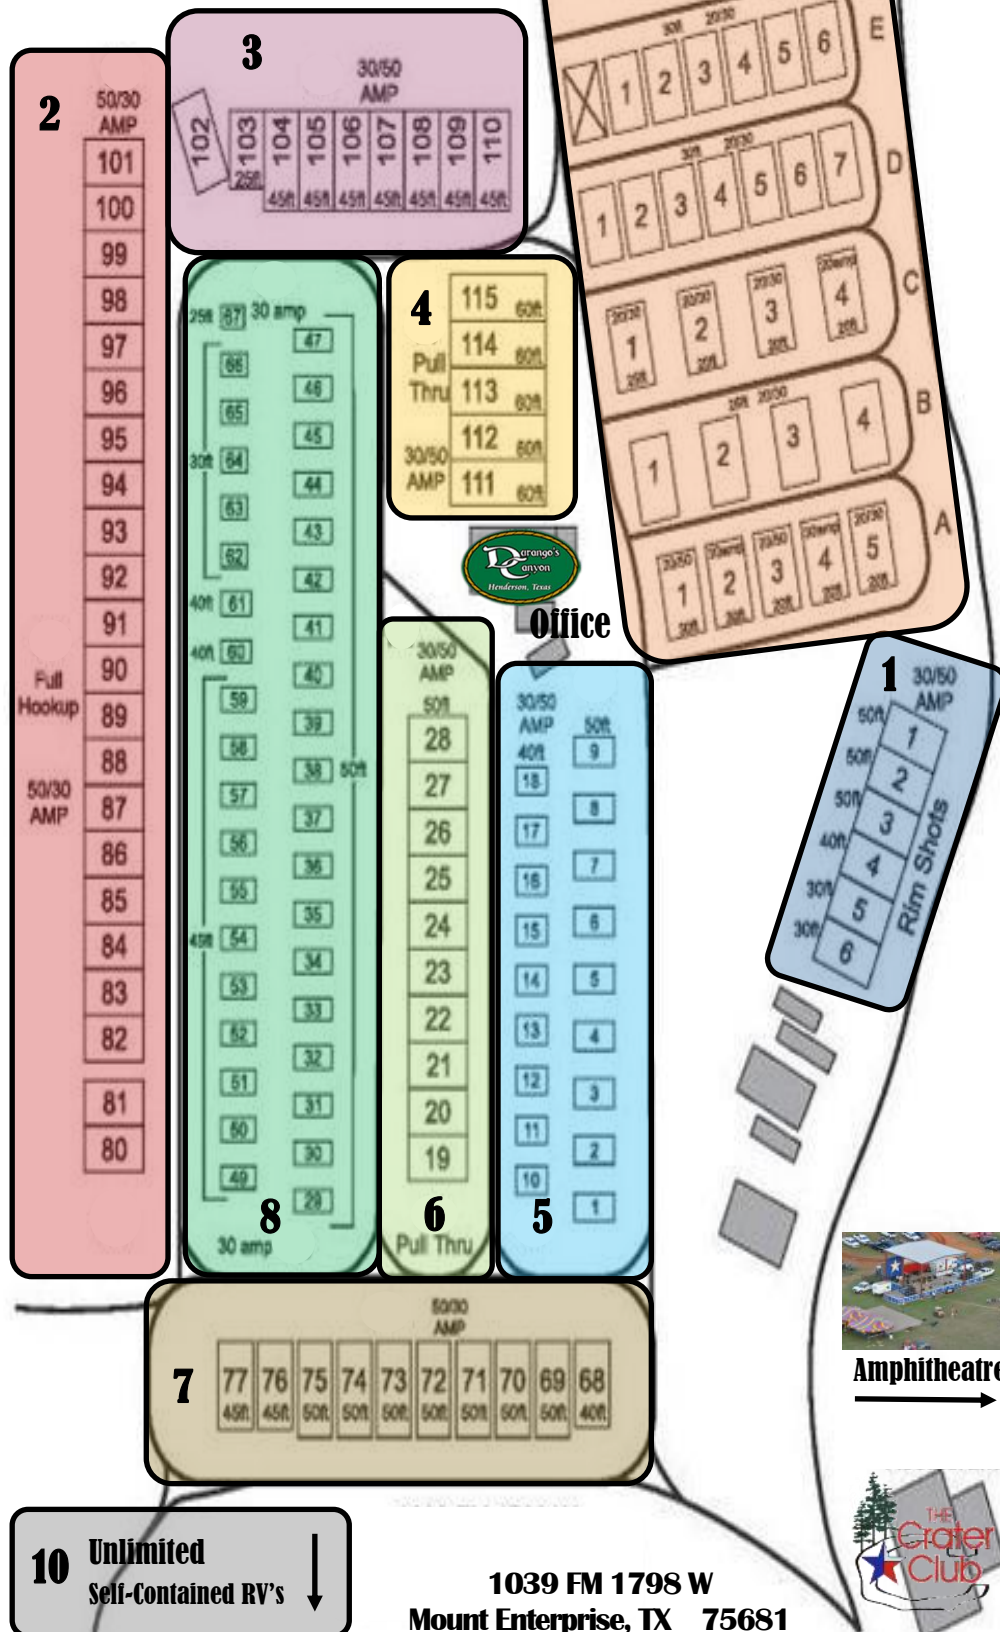

Durango's Canyon RV PARK

1 VIP RV Spots on The Rim
50/30Amp

2 Full Service RV Pull Thru
50/30Amp

3 Full Service RV
50/30Amp

4 Full Service RV Pull Thru
50/30Amp

5 Full Service Close to Rim
50/30Amp

6 Full Service Pull Thru
50/30Amp

7 Full Service Pull Thru
50/30Amp

8 Full Service
30Amp

9 Water Electric, No Septic
30/20Amp

10 Unlimited
Self-Contained RV's

FM 1798

50Amp 240V
30Amp 110V
20Amp 110V

Main Entrance

1039 FM 1798 W
Mount Enterprise, TX 75681
Main Office (903) 898-2772
Crater Club & Restaurant (903) 898-2298

Amphitheatre